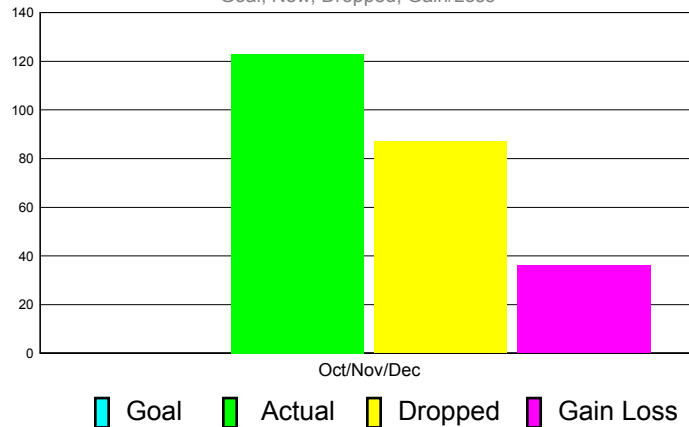

Membership Results 2011-2012

Goal, New, Dropped, Gain/Loss